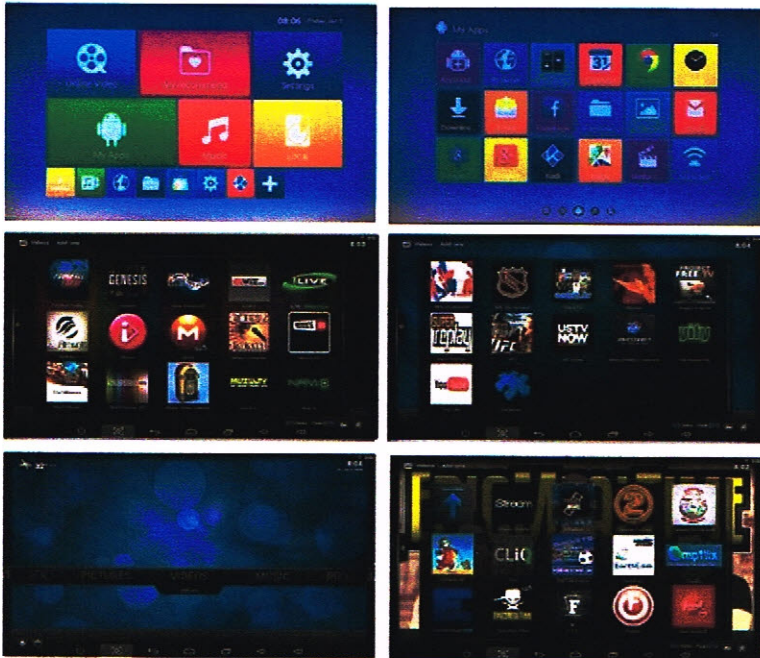

Neuste Android 7.1 OS, T95ZPLUS 3G/32G Smart TV Box Amlogic S912 Medienspieler

4K **3GB+32GB** **WiFi**
ULTRA HD

3D

1000+ Channels

T95Z Plus IPTV BOX

SUBTV Arab French SKY UK ITALY

Newest System: With OS updated to the latest Android 7.1 version, coupled with the rapid and stable configuration, provides you the benefit of using all the latest updates and having access to all the tools, games and apps at the play store smoothly, S912 CHIPSET: Amlogic S912 64Bit Chipset, H.265 Video Decoding, 3GB DDR3 and 32(16) GB SSD Storage Ensure System Stability, Support Files Directly from USB Drive, SDHC Cards

Update Version [3G RAM +32G ROM]: smart Box is powered by Amlogic S912, the latest most powerful 8 Core CPU performance for Network Set-top Box. Full Octa core Cortex-A53 bits, up to 2.0 GHz Ultra high frequency, such high configuration gives you awesome gaming experiences

DUAL-BAND WIFI & Bluetooth: T95Z Plus with built-in 2.4 GHz + 5 GHz Dual-Band Wi-Fi, Bluetooth 4.0, easy to connect other Devices

Convenient Network: Ethernet and High quality WiFi . More smooth playing of video:10/100Mbps LAN, Bluetooth 4.0 ,VP9 Profile-2 H.265 Hardware Video Decode and 4k2k

Main Features

OS: Android 7.0, CPU: Amlogic S912 Octa core cortex-A53 frequency : 2.0G, GPU: Mali-T820MP3, ROM: 32GB EMMC, RAM: 3GB DDR3, WiFi: 2.4G + 5G, Bluetooth: 4.0, 3D: Hardward 3D graphics acceleration

4Kx2K HD Decoding: 4k2K H.265 Hardware Video Decode and 4K2K Output, Support Decoder format:

VP9-10 Profile-2 up to 4Kx2K@60fps, H.265 HEVC MP-10@L5.1 up to 4Kx2K@60fps

H.264 AVC HP@L5.1 up to 4Kx2K@30fps, H.264 MVC up to 1080P @60fps, supports JPEG thumbnail, scaling, rotation and transition effects, supports *.mkv,*.wmv,*.mpg, *.mpeg, *.dat, *.avi, *.mov, *.iso, *.mp4, *.rm and *.jpg file